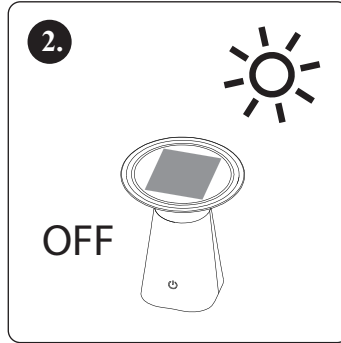

Denný čas: Po 10 sekundách aktivácie sa automaticky vypne.