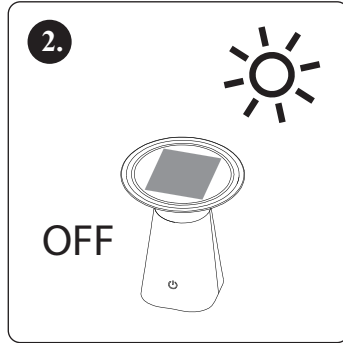

INSTRUCTION

Touch the switch to turn ON/OFF.

Daytime: It turns off automatically after 10 seconds of activation.

In the dark: When you touch the switch, the light stays on. It turns off automatically when there is enough light.