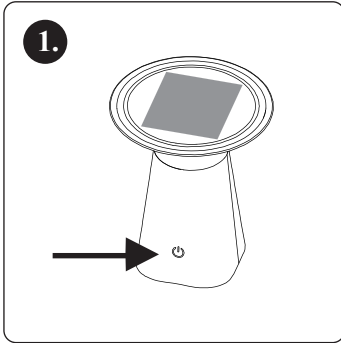

Asalite LED Solárna Stolová Lampa IP65

Kód Produktu	Veľkosť Produktu	Typ Solárneho Panelu	Solárna batéria	Výkon	Lúmenov	Teplota Farby	Záruka (rok)	Uhol osvetlenia	IP Ochrana	Kód EAN
ASAL0304	165x188 mm	Polysilicon Solar Panel 1,3W 5,5V	18650 3.7V 1200mAh Li Battery	5W	120	3000K	2	120°	IP65	5999565666453

INŠTRUKCIE

Dotknite sa vypínača, aby ste ho zapli/vypli.