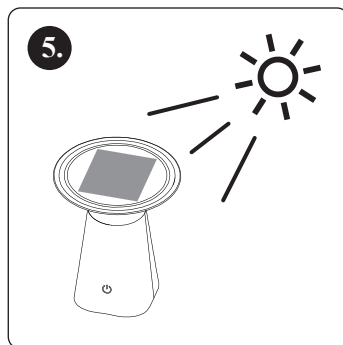

INSTRUCTION

Touch the switch to turn ON/OFF.

Daytime: It turns off automatically after 10 seconds of activation.

In the dark: When you touch the switch, the light stays on. It turns off automatically when there is enough light.

Press and hold the switch to adjust the brightness.

Recharge in sunlight for 6-8 hours.

MAINTENANCE

- Clean the surface of the solar panel with a soft, slightly moistened cloth.
- Do not use corrosive cleansing agents as these may damage surfaces and impair operation.
- Keep the solar panel free of dirt, debris and snow.