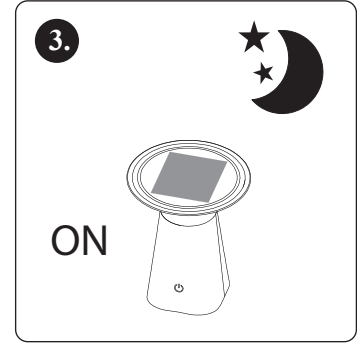

INSTRUCTION

Touch the switch to turn ON/OFF.

Daytime: It turns off automatically after 10 seconds of activation.

In the dark: When you touch the switch, the light stays on. It turns off automatically when there is enough light.