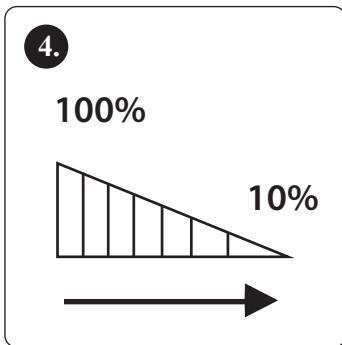

INSTRUCTION

Touch the switch to turn ON/OFF.

Daytime: It turns off automatically after 10 seconds of activation.

In the dark: When you touch the switch, the light stays on. It turns off automatically when there is enough light.