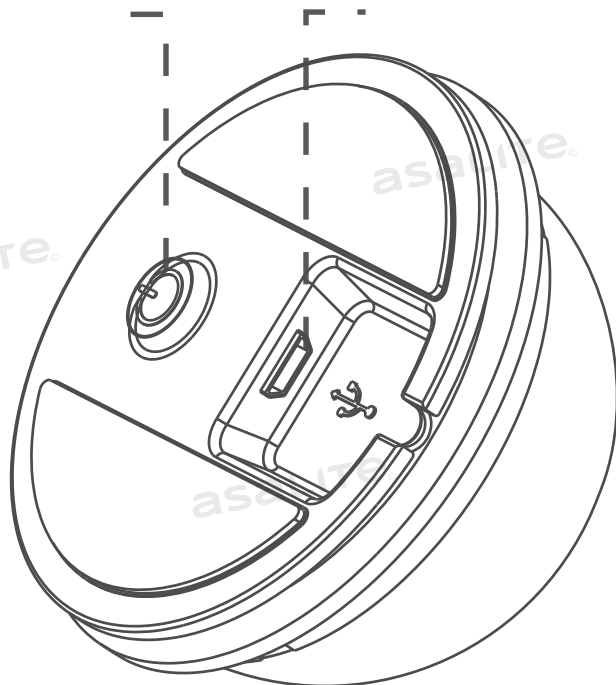

Asalite LED Nočná Lampa

Kód Produktu	Veľkosť	Batéria	Výkon	Teplota Farby	Záruka (rok)	IP Ochrana	Kód EAN
ASAL0306	99x104,5 mm	3.7V 1000 mAh Li Battery	1 W	teplá biela + RGB	2	IP20	5999565666323
ASAL0307	107x100 mm	3.7V 1000 mAh Li Battery	1 W	teplá biela + RGB	2	IP20	5999565666330
ASAL0308	93x155 mm	3.7V 1000 mAh Li Battery	1 W	teplá biela + RGB	2	IP20	5999565666347

Tlačidlo
Napájania

Nabíjanie
Rozhranie

INŠTRUKCIE

1. Stlačením tlačidla zapnete lampu.
2. Ťuknutím na silikónový povrch prepnete na:
  - režim bieleho svetla
  - automaticky sa meniace farby (7 farieb)
  - režim zastavenia farieb
  - pokračovať v režime automatickej zmeny farieb
  - pohotovostný režim
3. Lampa stále pracuje v pohotovostnom režime. Stlačením tlačidla napájania ju úplne vypnete.
4. Lampa sa po jednej hodine automaticky prepne do pohotovostného režimu. Stlačením tlačidla ju opäť zapnete.

NABÍJANIE

- Svetidlo má zabudovanú dobíjajúcu lítiovú batériu s kapacitou 1000 mAh.
- Ak sa jas zníži alebo tlačidlo napájania nefunguje dobre, môže to byť spôsobené slabou batériou.
- Lampu nabíjajte pomocou kábla USB 2,5 až 3 hodiny.

DÔLEŽITÁ INFORMÁCIA!

- Uschovajte si doklad o kúpe na záruku.
- Neponúkame bezplatné záruky: Nesprávnej inštalácie. V prípade súkromnej opravy alebo úpravy. Pri použití nesprávnych nástrojov. V prípade poškodenia spôsobeného prepravou alebo inými nehodami.

ÚDRŽBA

- Povrch svetidla vyčistite mäkkou, mierne navlhčenou handričkou.
- Nepoužívajte abrazívne čistiace prostriedky, pretože môžu poškodiť povrch a zhoršiť prevádzku.

DÔLEŽITÉ BEZPEČNOSTNÉ POKYNY!

- Neoprávnené úpravy a/alebo zmeny výrobku môžu byť nebezpečné a majú za následok stratu záruky.
- Tento výrobok by sa mal uchovávať mimo dosahu detí mladších ako 3 roky.
- Výrobok neponárajte do vody a nevystavujte ho extrémnym teplotám (pod -25 °C alebo nad 50 °C).

ČO JE V KRABICI?

- 1x Nočná Lampa
- 1x kábel USB
- 1x Návod na používanie