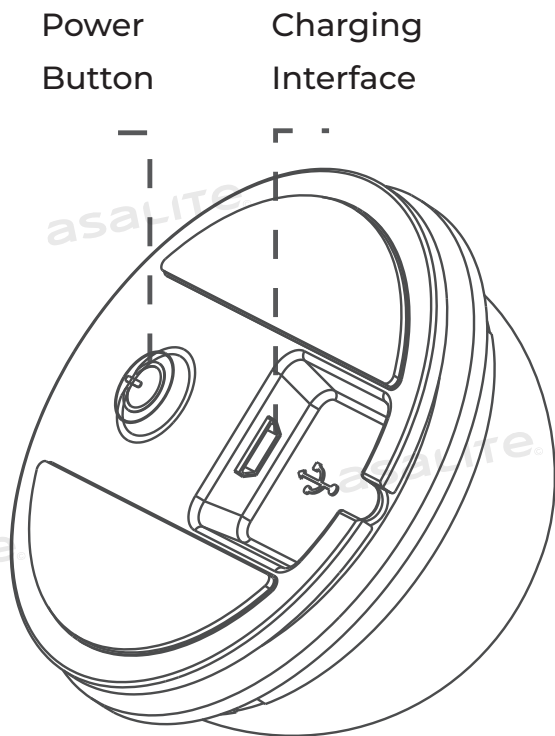

Asalite LED Night Lamp

Product Code	Product Size	Rechargeable Battery	Power	Colour temperature	Warranty (year)	IP Protection	EAN code
ASAL0309	98x110 mm	3.7V 1000 mAh Li Battery	1 W	white/yellow/blue	2	IP20	5999565666354

INSTRUCTION

1. Press and hold the power button for 1.5 seconds, the lamp will turn on/off. The yellow light will be lit at 100% brightness.
2. Press power button to adjust the brightness: 100%-50%-25%.
3. Tap the silicone surface to switch the light color:
  - yellow light
  - blue light
  - white light
  - yellow gradient
  - blue gradient
  - white gradient
  - yellow and white gradient
  - yellow and blue gradient
  - white and blue gradient
  - all bright gradient
  - yellow blue and white flash
4. The lamp automatically turns off after 30 minutes. Press the button to turn it on again.

CHARGING

- The lamp has a built in rechargeable 1000 mAh lithium battery.
- If the brightness decreases or the power switch does not work well, it may be caused by low battery.
- Charge the lamp with the USB cable for 2,5-3 hours.

MAINTENANCE

- Clean the surface of the lamp with a soft, slightly moistened cloth.
- Do not use corrosive cleansing agents as these may damage surfaces and impair operation.

IMPORTANT INFORMATION!

- Keep the purchase receipt for the warranty.
- We do not offer free warranty: Incorrect installation. Self repair or modify. Usage of incorrect accessories, tools. Transportation or other accident damage.

WHAT'S IN THE BOX?

- 1x Night Lamp
- 1x USB Cable
- 1x User manual

CE Asalite Lighting Kft. certifies that our product is manufactured in accordance with European regulations and guidelines.

Indoor Use For indoor use.

IMPORTANT SAFETY INSTRUCTIONS!

- Unauthorised conversion and/or modification of the product may be dangerous and will invalidate your warranty.
- This product should be kept out of reach of children under 3 years.
- Do not submerge the device in water or expose it to extreme temperatures (less than -25°C or higher than 50°C).