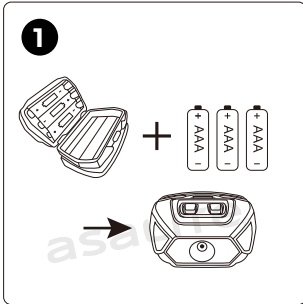

MI VAN A DOBOZBAN?

- 1x Fejlámpa
- 1x Használati útmutató

Asalite LED Headlamp

Product code	Product Size	Battery	Power	Lumen	Colour Temperature	Warranty (year)	IP Protection	EAN Code
ASAL0310	63 x 45 mm	3xAAA (not included)	5W	160 lm (max)	Front lighting: white Side lighting: red, green	1	IPX4	5999565666361

INSTALLATION

Insert 3 AAA batteries into the lamp.

Adjust the length of the headband.

Adjust the position of the lamp.

4

	Front light modes	Side light modes
Spot light mode	Low 60lm approx. 13 hrs	Steady on red approx. 22 hrs
	High 160lm approx. 6 hrs	
Floodlight mode	Low 15lm approx. 16 hrs	Flashing red and green approx. 22 hrs
	High 30lm approx. 7 hrs	