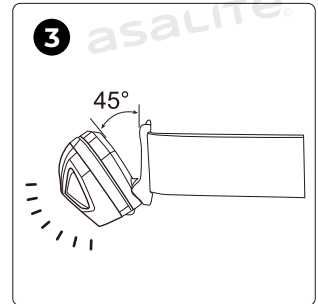

Adjust the position of the lamp.

4

	Front light modes	Side light modes
Spot light mode	Low 60lm approx. 13 hrs	Steady on red approx. 22 hrs
	High 160lm approx. 6 hrs	
Floodlight mode	Low 15lm approx. 16 hrs	Flashing red and green approx. 22 hrs
	High 30lm approx. 7 hrs	

Select the mode by pressing the appropriate button.

IMPORTANT SAFETY INSTRUCTIONS!

- Unauthorised conversion and/or modification of the product may be dangerous and will invalidate your warranty.
- To avoid damage to sight, do not look directly at the light source.
- This product should be kept out of reach of children.
- Do not submerge the device in water or expose it to extreme temperatures (less than -25°C or higher than 50°C).

MAINTENANCE

- Clean the surface of the lamp with a soft, slightly moistened cloth.
- Do not use corrosive cleansing agents as these may damage surfaces and impair operation.

NOTES

- Remove battery if you don't plan on using the lights for an extended period.

IMPORTANT INFORMATION!

- Keep the purchase receipt for the warranty.
- We do not offer free warranty: Incorrect installation. Self repair or modify. Usage of incorrect accessories, tools. Transportation or other accident damage.

WHAT'S IN THE BOX?

- 1x Head Lamp
- 1x User Manual