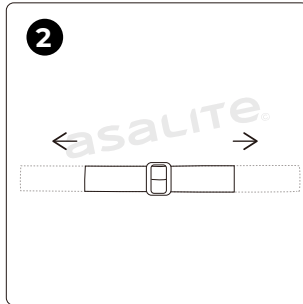

Adjust the length of the headband.