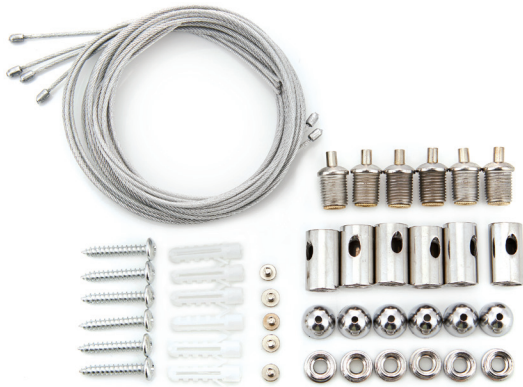

Product name **Asalite LED Panel Hanging set (120x30) 6 pcs**

Product code **ASAL0163**

Packaging unit **1pcs, 100pcs/carton**

Technical Details

IP protection	IP 20
Dimension	6 x 100 cm
Product material	aluminium
Product weight	140 g