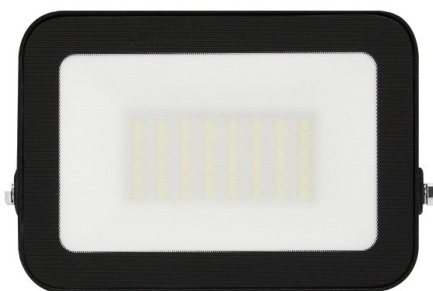

| | |
|----------------|--|
| Product name | Asalite LED Floodlight Slim 30W 4500K (2700 lumens) |
| Product code | ASAL0318 |
| EAN-code | 5999565666613 |
| Packaging unit | 1pcs, 40pcs/carton |

Technical Details

| | |
|--|--------------------------|
| Power | 30 W |
| Socket | AC |
| Luminosity | 2 700 lumen |
| Colour temperature | 4 500 K |
| Dimmable | no |
| IP protection | IP 65 |
| Dimension | 160 x 128 x 28 mm |
| Power grid | AC 220-240 V |
| Frequency | 50/60 Hz |
| Lifetime | 25 000 hours |
| On/Off Cycles | 15 000 |
| Shade colour | transparent |
| Technology | SMD LED |
| Product form | floodlight |
| Product material | glass/aluminium |
| Product colour | black |
| Supply cable length | 35 cm |
| Beam angle | 120 ° |
| Luminous efficacy | 90 lumen/watt |
| Colour rendering factor (Ra) | >80 |
| Power factor (Pf) | >0,9 |
| Equivalence to conventional lamp power | 147 W |
| Operating temperature | -15 °C- +50 °C |
| Product weight | 380 g |
| Energy class | F |
| Warranty | 2 years |